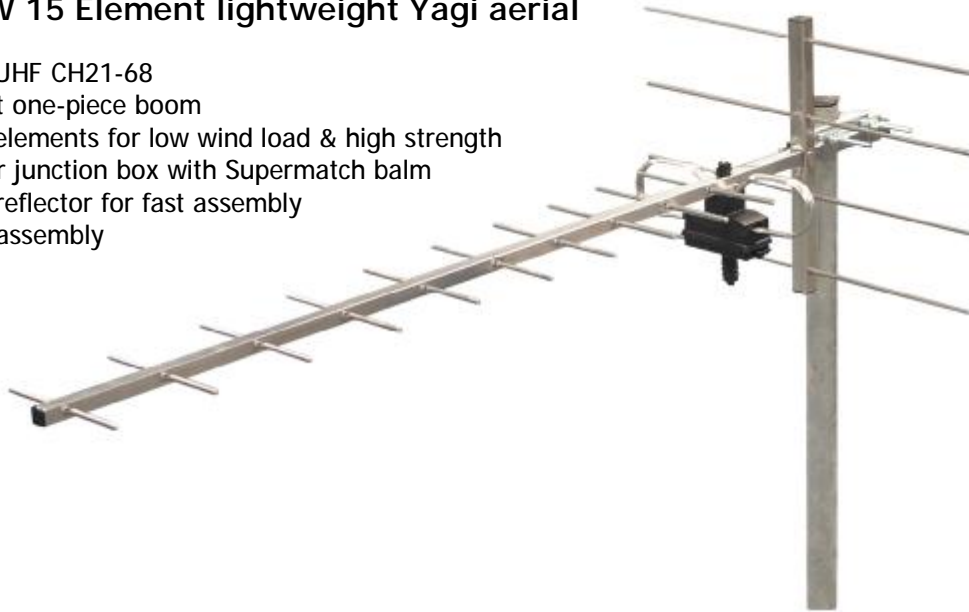

V10-151 CD/W 15 Element lightweight Yagi aerial

- Wideband UHF CH21-68
- Lightweight one-piece boom
- 5mm wire elements for low wind load & high strength
- F connector junction box with Supermatch balm
- One-piece reflector for fast assembly
- "No-tools" assembly

Model	V10-151 CD/W
Total no of Elements	15 inc resonator, dipole, directors and reflector
No of Directors	9
Reflector Elements	4
Balun	Vision Printed Circuit Supermatch Balun with F-Connector
Junction Box	One-piece ventilated weather-proof ABS moulding with cable entry grommet
Boom sizes	14mm boom
Element material	4mm dia aluminium wire with patented staking system
Construction Material	Magnesium aluminium alloy for high strength & corrosion resistance
Finish	Clean and polished aluminium
Clamp	Fixed galvanised steel clamp up to 50mm (2")
Forward Gain	9dBi
Frequency range MHz	Wideband 470 - 862MHz
Acceptance Angle (half-power beam-width angle)	$\pm 20^\circ$
Front / Back Ratio	>22dB
Cross Polar Rejection	22dB
Weight kg	0.55
Length mm	980mm
Width mm	500mm
Height mm	665mm (reflector)
Packaging	Individual Polybag – bulk carton of 80 pieces 12 pack also available