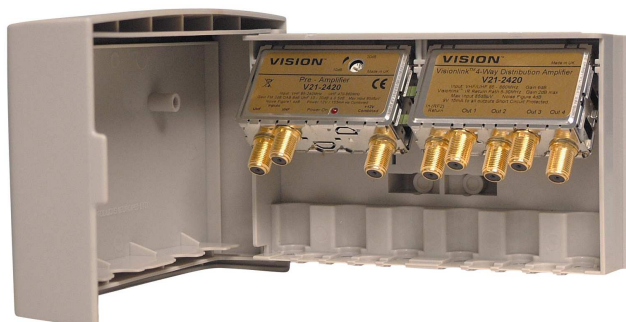

XDA External Distribution Amplifiers

- **V21-1406 XDA4 1 x 4-way**
- **V21-2420 XDA4+ 2 x 4-way with pre-amplifier**
- External or internal distribution of TV signals and BSkyB programmes
- Digital or analogue compatible
- Remote link back to BSkyB receiver
- Powers Vision-link™ "remote eyes" & other compatible remote "eyes"
- High output and low noise performance
- Suitable for mast, wall or bulkhead mounting outdoor IP53 rated
- Suitable for outdoor installation avoids damage to internal decoration
- Gold F-Connectors for superior connectivity

Model	V21-1406	V21-2420
Dist Amplifier Input Freq	85-862MHz	85-862 MHz
Pre-amplifier Input Freq	-	85-240, 470-862MHz
No of distribution outputs	4	4
Dist Amplifier Gain	2 to 4dB (VHF), 6dB (UHF)	2 to 4dB (VHF), 6dB (UHF)
Pre-amplifier Gain	-	2 to 8dB (VHF), 10 to 20dB (UHF)
Dist Amplifier Max Input	85dB μ V	85dB μ V
Pre-amplifier Max Input	-	80dB μ V
Dist Amplifier Noise Figure	4dB	4dB
Pre-amplifier Noise Figure	-	1.4dB
Power consumption	12V 110mA	12V 155mA
Power Supply	Supplied with V23-2350, 180~240V AC 50Hz SMPS	
Output Voltage/Current	12V 350mA	12V 350mA
Plated Connector	F-female	F-female